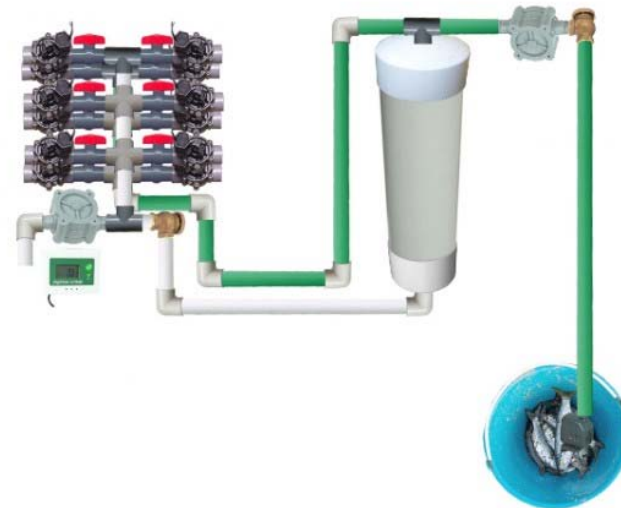

HORTO DOMI

new RobotGardener

It's time to revolutionize your home garden with the HORTO DOMI - the world's first intelligent indoor hydroponic system. It's the future of gardening.